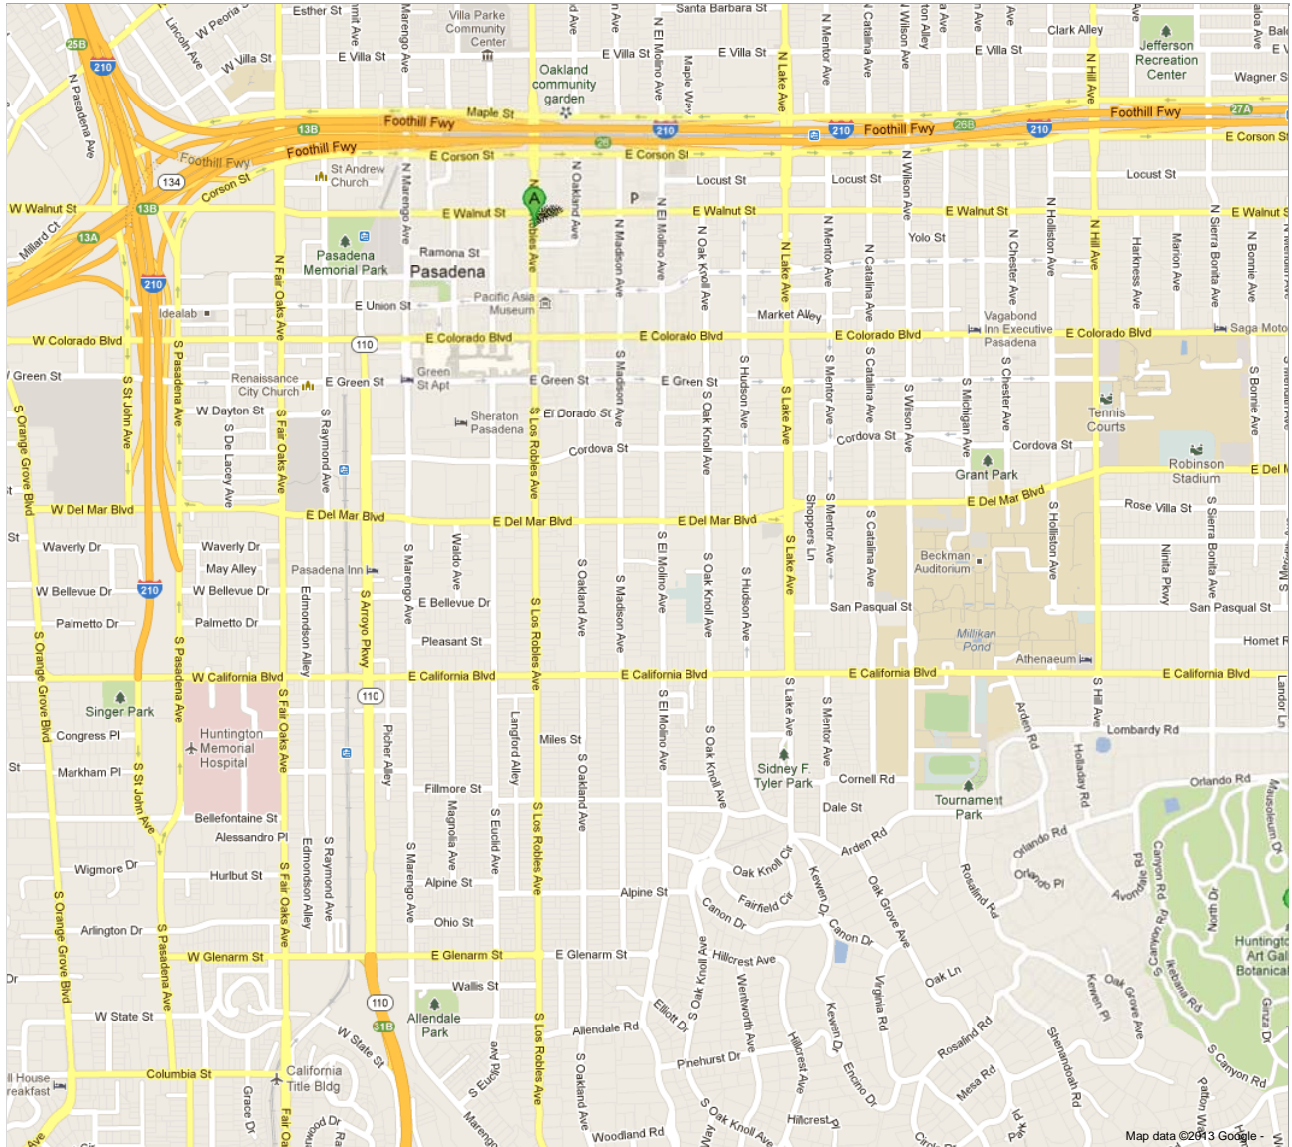

To see all the details that are visible on the screen, use the "Print" link next to the map.

**Driving directions to Huntington Library, Art Gallery and Botanical Gardens**  
(626) 405-2100

This route has restricted usage or private roads.

**A The Westin Pasadena**  
191 N Los Robles Ave  
Pasadena, CA 91101

(626) 792-2727

1. Head south on N Los Robles Ave toward Ford Pl 0.9 mi
2. Turn left onto E California Blvd 1.4 mi
3. Turn right onto S Sierra Bonita Ave 0.2 mi
4. Turn left onto Orlando Rd 0.2 mi
5. Take the 2nd right onto Dr Palm  
Restricted usage road 220 ft
6. Turn left to stay on Dr Palm  
Restricted usage road 0.2 mi
7. Continue onto Dr Vista

These directions are for planning purposes only. You may find that construction projects, traffic, weather, or other events may cause conditions to differ from the map results, and you should plan your route accordingly. You must obey all signs or notices regarding your route.

Map data ©2013 Google